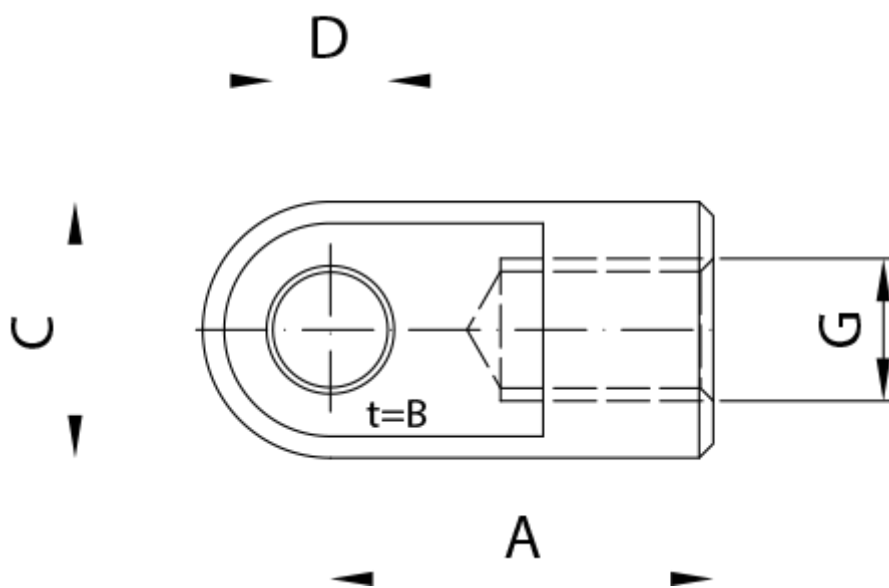

Article number: 04HAK17

Description: Stabilus Industry Line Eye Plastic  
Type AK17 M8,  $\varnothing 8,1$  mm, B=14 mm

## Measures

A = 17

B = 14

C = 14

D = 8.1

G = M8